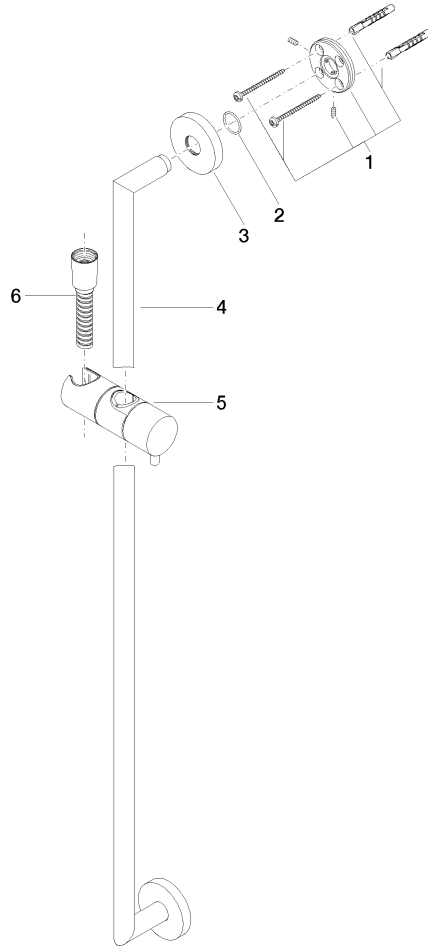

Shower set - Brushed Durabronze (23kt Gold)

TARA

ST 050 201 5660

Fits: TARA, META

- slide bar
- Pipe diameter 18 mm
- rosette Ø 55 mm
- gauge 800 mm
- metal shower hose 1750mm with integrated anti-twist protection
- shower hose connector 3/8"
- Three or five settings: COMPACT RAIN, COMPACT SOFT FLOW, COMPACT AQUAPRESSURE FLOW, max. flow rate 15 l/min (at 3 bar)
- Function from: 7 l/min
- spray head Ø 100mm

TARA

ST 050 201 5660

Fits: TARA, META

- slide bar
- Pipe diameter 18 mm
- rosette Ø 55 mm
- gauge 800 mm
- metal shower hose 1750mm with integrated anti-twist protection
- shower hose connector 3/8"

This article does not include a hand shower!

Spare parts list

No.	Item Number	Name	Quantity used	Delivery time
1	05 17 62 500 00 90	fixing set	2	2
2	90 14 10 032 00 90	seal	2	2
3	08 27 62 500-28	rosette	2	20
4	05 28 22 590 01-28	bar	1	20
5	12 580 970-28	Slide unit - Brushed Durabron (23kt Gold)	1	20
6	28 322 970-28	Metal shower hose 1/2" x 3/8" x 1750 mm - Brushed Durabron (23kt Gold)	1	20

Shower set - Brushed Durabronz (23kt Gold)

TARA

ST 050 201 5660

- Three or five settings: COMPACT RAIN, COMPACT SOFT FLOW, COMPACT AQUAPRESSURE FLOW, max. flow rate 15 l/min (at 3 bar)
- with anti-scale system
- spray head Ø 100mm
- 1/2" connection
- WRAS 1704043
- Function from: 7 l/min